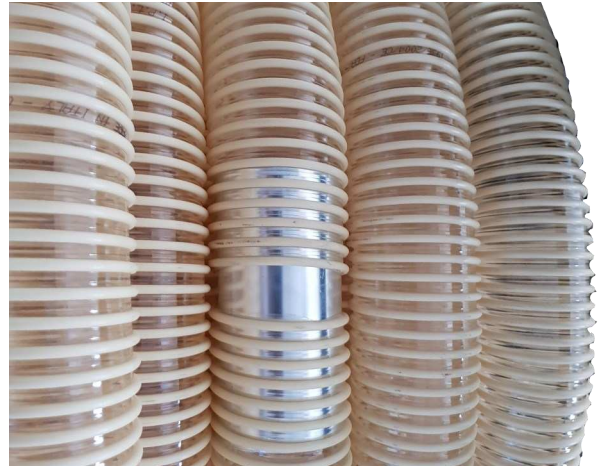

Gutter Master Vacuum Accessories

CARBON FIBER CLEAN FROM THE GROUND KIT

- Carbon Fiber vacuum poles (from single storey to 4/5 storey)
- Each pole is 1.5 metres long
- 355 grams per pole
- Silicone elbow
- 3 x Tool ends
- Durable canvas, waterproof lined carry bag

Gutter Master Vacuum Accessories

DRUM WASTE DISCHARGE CHUTE WITH BUCKET

- Tip the waste from the drum straight into the bucket
- Slider helps you to empty the drum without a mess

ADDITIONAL DRUM TIPPER WITH 205L DRUM

- Powder coated drum handling tipper
- 205 Litre drum
- Drum clamp and lid

ADDITIONAL HOSE

- 20 metre lengths of Polyurethane clear vacuum hose
- 2.5 inch to 3 inch hose available
- Hose joiners also available